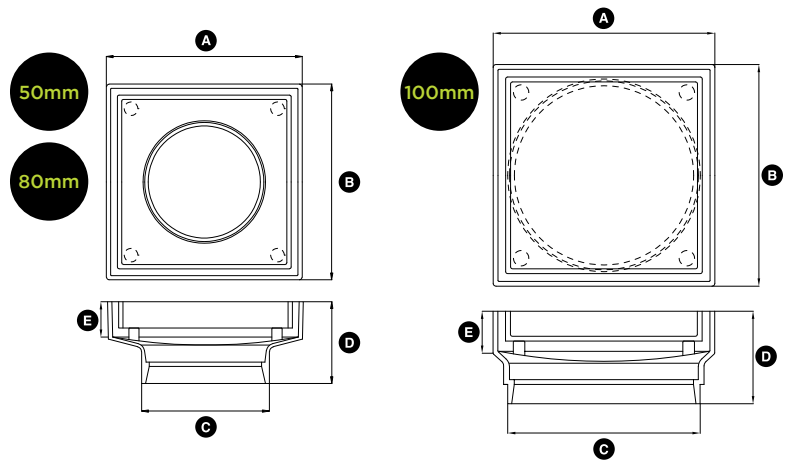

Item	Size (Diameter)	Item Code	A	B	C	D	E
Antique Brass Tile Insert Drain	ø50mm outlet	RDXT996	100mm	100mm	45mm	44mm	19mm
Matte Black Tile Insert Drain	ø50mm outlet	RDXT997	100mm	100mm	45mm	44mm	19mm
Chrome Plated Brass Tile Insert Drain	ø50mm outlet	RDXT979	100mm	100mm	45mm	44mm	19mm
Antique Brass Tile Insert Drain	ø80mm outlet	RDXT995	115mm	115mm	75mm	48mm	20mm
Matte Black Tile Insert Drain	ø80mm outlet	RDXT993	115mm	115mm	75mm	48mm	20mm
Chrome Plated Brass Tile Insert Drain	ø80mm outlet	RDXT989	115mm	115mm	75mm	48mm	20mm
Antique Brass Tile Insert Drain	ø100mm outlet	RDXT994	115mm	115mm	95mm	48mm	20mm
Matte Black Tile Insert Drain	ø100mm outlet	RDXT992	115mm	115mm	95mm	48mm	20mm
Chrome Plated Brass Tile Insert Drain	ø100mm outlet	RDXT988	115mm	115mm	95mm	48mm	20mm