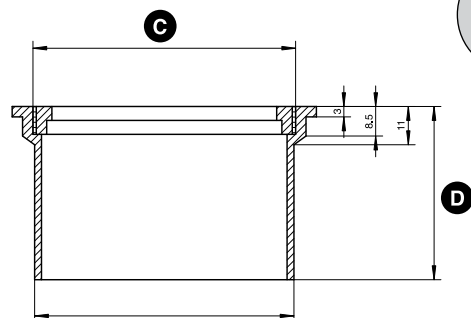

Item	Size (Diameter)	Item Code	A	B	C	D
Antique Brass Square Floor Grate	ø50mm outlet	RDXD1022	60mm	60mm	45mm	21mm
Matte Black Square Floor Grate	ø50mm outlet	RDXD1018	60mm	60mm	45mm	21mm
Chrome Plated Brass Square Floor Grate	ø50mm outlet	RDXD1014	60mm	60mm	45mm	21mm
Antique Brass Square Floor Grate	ø80mm outlet	RDXD1021	85mm	85mm	75mm	21mm
Matte Black Square Floor Grate	ø80mm outlet	RDXD1009	85mm	85mm	75mm	21mm
Chrome Plated Brass Square Floor Grate	ø80mm outlet	RDXD1008	85mm	85mm	75mm	21mm
Chrome Plated Brass Square Floor Grate	ø80mm outlet long collar	RDXD1011	88mm	88mm	75mm	49mm
Matte Black Square Floor Grate	ø80mm outlet long collar	RDXD1016	88mm	88mm	75mm	49mm
Antique Brass Square Floor Grate	ø100mm outlet	RDXD1019	110mm	110mm	100mm	21mm
Matte Black Square Floor Grate	ø100mm outlet	RDXD1017	110mm	110mm	100mm	21mm
Chrome Plated Brass Square Floor Grate	ø100mm outlet	RDXD1012	110mm	110mm	100mm	21mm