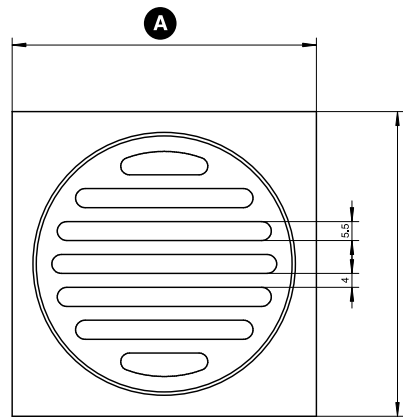

Colours available: