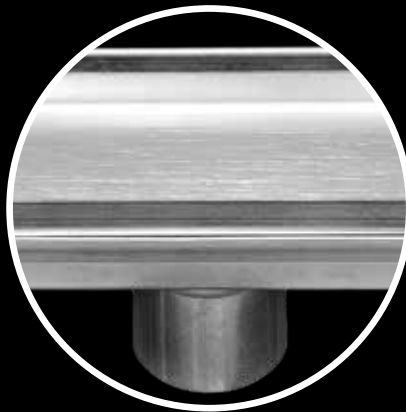

SQUARE FLOOR GRATES

50mm & 80mm Chrome Plated
Brass Square Floor Grate

100mm Chrome Plated
Brass Square Floor Grate

50mm

80mm

100mm

Colours available:

| Item | Size (Diameter) | Item Code | A | B | C | D |
|--|-----------------------------|-----------|-------|-------|-------|------|
| Antique Brass Square Floor Grate | ø50mm outlet | RDXD1022 | 60mm | 60mm | 45mm | 21mm |
| Matte Black Square Floor Grate | ø50mm outlet | RDXD1018 | 60mm | 60mm | 45mm | 21mm |
| Chrome Plated Brass Square Floor Grate | ø50mm outlet | RDXD1014 | 60mm | 60mm | 45mm | 21mm |
| Antique Brass Square Floor Grate | ø80mm outlet | RDXD1021 | 85mm | 85mm | 75mm | 21mm |
| Matte Black Square Floor Grate | ø80mm outlet | RDXD1009 | 85mm | 85mm | 75mm | 21mm |
| Chrome Plated Brass Square Floor Grate | ø80mm outlet | RDXD1008 | 85mm | 85mm | 75mm | 21mm |
| Chrome Plated Brass Square Floor Grate | ø80mm outlet long collar | RDXD1011 | 88mm | 88mm | 75mm | 49mm |
| Matte Black Square Floor Grate | ø80mm outlet long collar | RDXD1016 | 88mm | 88mm | 75mm | 49mm |
| Antique Brass Square Floor Grate | ø100mm outlet | RDXD1019 | 110mm | 110mm | 100mm | 21mm |
| Matte Black Square Floor Grate | ø100mm outlet | RDXD1017 | 110mm | 110mm | 100mm | 21mm |
| Chrome Plated Brass Square Floor Grate | ø100mm outlet | RDXD1012 | 110mm | 110mm | 100mm | 21mm |

Roberts Designs

LINEAR GRATES

Square Punched Profile

Tile Insert Profile

Strip Punched Profile

- High quality, heavy duty design & construction
- 316 Stainless Steel
- 50mm diameter outlet
- Stainless steel filter
- Watermarked