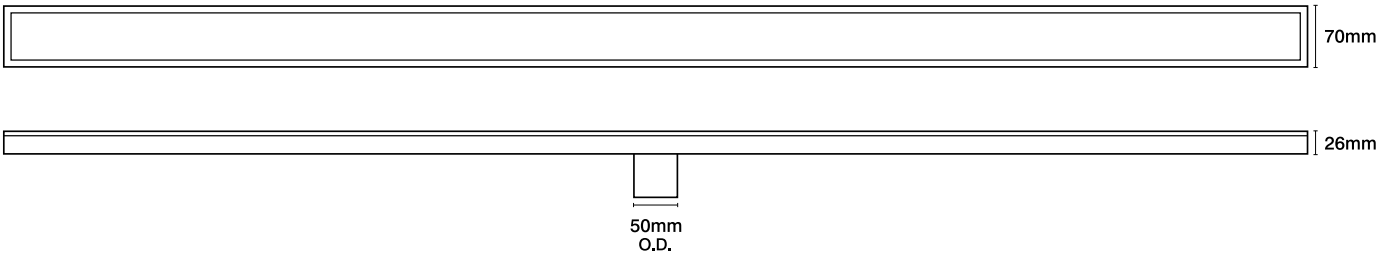

Roberts Designs

LINEAR GRATES

Square Punched Profile

Tile Insert Profile

Strip Punched Profile

- High quality, heavy duty design & construction
- 316 Stainless Steel
- 50mm diameter outlet
- Stainless steel filter
- Watermarked

| Item | Size (width x length) | Item Code |
|------------------------|-----------------------|-----------|
| Square Punched Profile | 70mm x 800mm | RD XD1054 |
| Square Punched Profile | 70mm x 900mm | RD XD1051 |
| Square Punched Profile | 70mm x 1200mm | RD XD1052 |
| Square Punched Profile | 70mm x 1500mm | RD XD1053 |
| Tile Insert Profile | 70mm x 800mm | RD XD1061 |
| Tile Insert Profile | 70mm x 900mm | RD XD1062 |
| Tile Insert Profile | 70mm x 1200mm | RD XD1063 |
| Tile Insert Profile | 70mm x 1500mm | RD XD1064 |
| Strip Punched Profile | 70mm x 800mm | RD XD1059 |
| Strip Punched Profile | 70mm x 900mm | RD XD1056 |
| Strip Punched Profile | 70mm x 1200mm | RD XD1057 |
| Strip Punched Profile | 70mm x 1500mm | RD XD1058 |