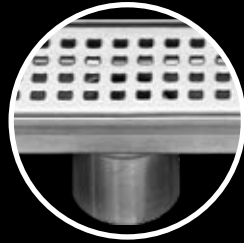

100mm Chrome Plated Brass Square Floor Grate

50mm
80mm
100mm

Colours available:

Item	Size (Diameter)	Item Code	A	B	C	D
Antique Brass Square Floor Grate	50mm outlet	RDXD1022	60mm	60mm	45mm	21mm
Matte Black Square Floor Grate	50mm outlet	RDXD1018	60mm	60mm	45mm	21mm
Chrome Plated Brass Square Floor Grate	50mm outlet	RDXD1014	60mm	60mm	45mm	21mm
Matte Black Square Floor Grate	80mm outlet	RDXD1009	85mm	85mm	75mm	21mm
Chrome Plated Brass Square Floor Grate	80mm outlet	RDXD1008	85mm	85mm	75mm	21mm
Matte Gold Square Floor Grate	80mm outlet	RDXD1023	85mm	85mm	75mm	21mm
Chrome Plated Brass Square Floor Grate	80mm outlet long collar	RDXD1011	88mm	88mm	75mm	49mm
Matte Black Square Floor Grate	80mm outlet long collar	RDXD1016	88mm	88mm	75mm	49mm
Matte Black Square Floor Grate	100mm outlet	RDXD1017	110mm	110mm	100mm	21mm
Chrome Plated Brass Square Floor Grate	100mm outlet	RDXD1012	110mm	110mm	100mm	21mm
Matte Gold Square Floor Grate	100mm outlet	RDXD1024	110mm	110mm	100mm	21mm

Size (Diameter)	A	B	C	D
ø100mm outlet	110mm	110mm	100mm	21mm
ø80mm outlet	85mm	85mm	75mm	21mm
ø50mm outlet	60mm	60mm	45mm	21mm

MATTE BLACK LINEAR GRATES

Square Punched Profile

Tile Insert Profile

Strip Punched Profile

STAINLESS STEEL LINEAR GRATES

Square Punched Profile

Tile Insert Profile

Strip Punched Profile

MATTE GOLD LINEAR GRATES

Tile Insert Profile

- High quality, heavy duty design & construction
- 316 Stainless Steel
- 50mm diameter outlet (70mm Width)
- 80mm diameter outlet (100mm Width)
- Stainless steel filter
- Watermarked