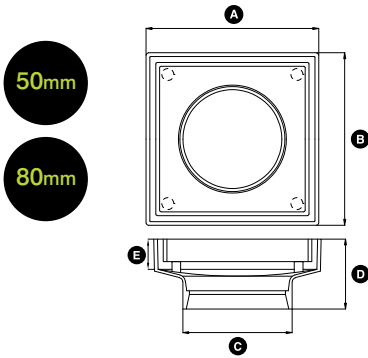

TILE INSERT DRAINS

50mm

80mm

Chrome Plated Brass Tile Insert Drain

Colours available:

100mm

Item	Size (Diameter)	Item Code	A	B	C	D	E
Antique Brass Tile Insert Drain	50mm outlet	RDXT996	100mm	100mm	45mm	44mm	19mm
Matte Black Tile Insert Drain	50mm outlet	RDXT997	100mm	100mm	45mm	44mm	19mm
Chrome Plated Brass Tile Insert Drain	50mm outlet	RDXT979	100mm	100mm	45mm	44mm	19mm
Antique Brass Tile Insert Drain	80mm outlet	RDXT995	115mm	115mm	75mm	48mm	20mm
Matte Black Tile Insert Drain	80mm outlet	RDXT993	115mm	115mm	75mm	48mm	20mm
Chrome Plated Brass Tile Insert Drain	80mm outlet	RDXT989	115mm	115mm	75mm	48mm	20mm
Matte Gold Tile Insert Drain	80mm outlet	RDXT998	115mm	115mm	75mm	48mm	20mm
Antique Brass Tile Insert Drain	100mm outlet	RDXT994	115mm	115mm	95mm	48mm	20mm
Matte Black Tile Insert Drain	100mm outlet	RDXT992	115mm	115mm	95mm	48mm	20mm
Chrome Plated Brass Tile Insert Drain	100mm outlet	RDXT988	115mm	115mm	95mm	48mm	20mm
Matte Gold Tile Insert Drain	100mm outlet	RDXT999	115mm	115mm	95mm	48mm <td 20mm	

Size (Diameter)	A	B	C	D	E
ø100mm outlet	115mm	115mm	95mm	48mm	20mm
ø80mm outlet	115mm	115mm	75mm	48mm	20mm
ø50mm outlet	100mm	100mm	45mm	44mm	19mm

SQUARE FLOOR GRATES

50mm & 80mm Chrome Plated Brass Square Floor Grate

Size (Diameter)	A	B	C	D
ø100mm outlet	110mm	110mm	100mm	21mm
ø80mm outlet	85mm	85mm	75mm	21mm
ø50mm outlet	60mm	60mm	45mm	21mm

MATTE BLACK LINEAR GRATES

Square Punched Profile

Tile Insert Profile

Strip Punched Profile

STAINLESS STEEL LINEAR GRATES

Square Punched Profile

Tile Insert Profile

Strip Punched Profile

MATTE GOLD LINEAR GRATES

Tile Insert Profile

- High quality, heavy duty design & construction
- 316 Stainless Steel
- 50mm diameter outlet (70mm Width)
- 80mm diameter outlet (100mm Width)
- Stainless steel filter
- Watermarked