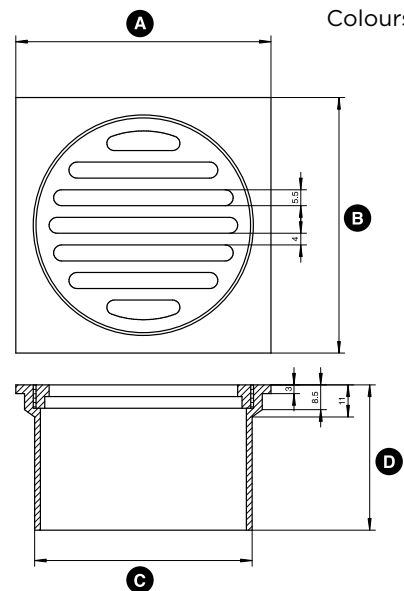

Size (Diameter)	A	B	C	D	E
ø100mm outlet	115mm	115mm	95mm	48mm	20mm
ø80mm outlet	115mm	115mm	75mm	48mm	20mm
ø50mm outlet	100mm	100mm	45mm	44mm	19mm

SQUARE FLOOR GRATES

50mm & 80mm Chrome Plated Brass Square Floor Grate

100mm Chrome Plated Brass Square Floor Grate

50mm
80mm
100mm

Colours available:

Item	Size (Diameter)	Item Code	A	B	C	D
Antique Brass Square Floor Grate	50mm outlet	RDXD1022	60mm	60mm	45mm	21mm
Matte Black Square Floor Grate	50mm outlet	RDXD1018	60mm	60mm	45mm	21mm
Chrome Plated Brass Square Floor Grate	50mm outlet	RDXD1014	60mm	60mm	45mm	21mm
Matte Black Square Floor Grate	80mm outlet	RDXD1009	85mm	85mm	75mm	21mm
Chrome Plated Brass Square Floor Grate	80mm outlet	RDXD1008	85mm	85mm	75mm	21mm
Matte Gold Square Floor Grate	80mm outlet	RDXD1023	85mm	85mm	75mm	21mm
Chrome Plated Brass Square Floor Grate	80mm outlet long collar	RDXD1011	88mm	88mm	75mm	49mm
Matte Black Square Floor Grate	80mm outlet long collar	RDXD1016	88mm	88mm	75mm	49mm
Matte Black Square Floor Grate	100mm outlet	RDXD1017	110mm	110mm	100mm	21mm
Chrome Plated Brass Square Floor Grate	100mm outlet	RDXD1012	110mm	110mm	100mm	21mm
Matte Gold Square Floor Grate	100mm outlet	RDXD1024	110mm	110mm	100mm	21mm

Size (Diameter)	A	B	C	D
ø100mm outlet	110mm	110mm	100mm	21mm
ø80mm outlet	85mm	85mm	75mm	21mm
ø50mm outlet	60mm	60mm	45mm	21mm

MATTE BLACK LINEAR GRATES

Square Punched Profile

Tile Insert Profile

Strip Punched Profile

STAINLESS STEEL LINEAR GRATES

Square Punched Profile

Tile Insert Profile

Strip Punched Profile

MATTE GOLD LINEAR GRATES

Tile Insert Profile

- High quality, heavy duty design & construction
- 316 Stainless Steel
- 50mm diameter outlet (70mm Width)
- 80mm diameter outlet (100mm Width)
- Stainless steel filter
- Watermarked