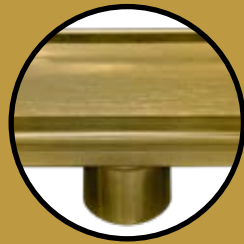

Size (Diameter)	A	B	C	D
ø100mm outlet	110mm	110mm	100mm	21mm
ø80mm outlet	85mm	85mm	75mm	21mm
ø50mm outlet	60mm	60mm	45mm	21mm

MATTE BLACK LINEAR GRATES

Square Punched Profile

Tile Insert Profile

Strip Punched Profile

STAINLESS STEEL LINEAR GRATES

Square Punched Profile

Tile Insert Profile

Strip Punched Profile

MATTE GOLD LINEAR GRATES

Tile Insert Profile

- High quality, heavy duty design & construction
- 316 Stainless Steel
- 50mm diameter outlet (70mm Width)
- 80mm diameter outlet (100mm Width)
- Stainless steel filter
- Watermarked

Item	A x B	C	Item Code: Stainless Steel	Item Code: Matte Black	Item Code: Matte Gold
Square Punched Profile	70mm x 800mm	50mm	RDXD1054	RDXD1073	
Tile Insert Profile	70mm x 800mm	50mm	RDXD1061	RDXD1065	RDXD1093
Strip Punched Profile	70mm x 800mm	50mm	RDXD1059	RDXD1069	
Square Punched Profile	70mm x 900mm	50mm	RDXD1051	RDXD1074	
Tile Insert Profile	70mm x 900mm	50mm	RDXD1062	RDXD1066	RDXD1094
Strip Punched Profile	70mm x 900mm	50mm	RDXD1056	RDXD1070	
Square Punched Profile	70mm x 1200mm	50mm	RDXD1052	RDXD1075	
Tile Insert Profile	70mm x 1200mm	50mm	RDXD1063	RDXD1067	RDXD1095
Strip Punched Profile	70mm x 1200mm	50mm	RDXD1057	RDXD1071	
Square Punched Profile	70mm x 1500mm	50mm	RDXD1053	RDXD1076	
Tile Insert Profile	70mm x 1500mm	50mm	RDXD1064	RDXD1068	
Strip Punched Profile	70mm x 1500mm	50mm	RDXD1058	RDXD1072	
Tile Insert Profile	100mm x 800mm	80mm	RDXD1077	RDXD1081	RDXD1096
Strip Punched Profile	100mm x 800mm	80mm	RDXD1085	RDXD1089	
Tile Insert Profile	100mm x 900mm	80mm	RDXD1078	RDXD1082	RDXD1097
Strip Punched Profile	100mm x 900mm	80mm	RDXD1086	RDXD1090	
Tile Insert Profile	100mm x 1200mm	80mm	RDXD1079	RDXD1083	RDXD1098
Strip Punched Profile	100mm x 1200mm	80mm	RDXD1087	RDXD1091	
Tile Insert Profile	100mm x 1500mm	80mm	RDXD1080	RDXD1084	
Strip Punched Profile	100mm x 1500mm	80mm	RDXD1088	RDXD1092	