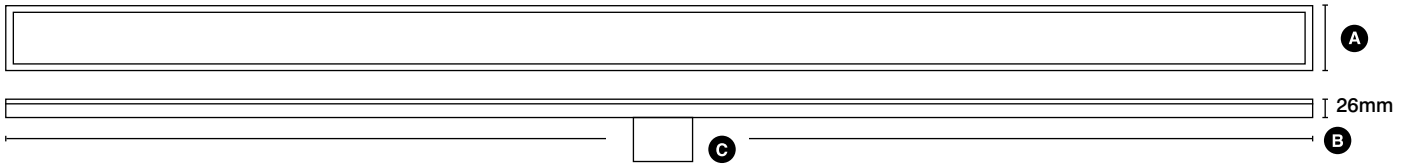

Size (Diameter)	A	B	C	D
ø100mm outlet	110mm	110mm	100mm	21mm
ø80mm outlet	85mm	85mm	75mm	21mm
ø50mm outlet	60mm	60mm	45mm	21mm

MATTE BLACK LINEAR GRATES

Square Punched Profile

Tile Insert Profile

Strip Punched Profile

STAINLESS STEEL LINEAR GRATES

Square Punched Profile

Tile Insert Profile

Strip Punched Profile

MATTE GOLD LINEAR GRATES

Tile Insert Profile

- High quality, heavy duty design & construction
- 316 Stainless Steel
- 50mm diameter outlet (70mm Width)
- 80mm diameter outlet (100mm Width)
- Stainless steel filter
- Watermarked

Item	A x B	C	Item Code: Stainless Steel	Item Code: Matte Black	Item Code: Matte Gold
Square Punched Profile	70mm x 800mm	50mm	RDXD1054	RDXD1073	
Tile Insert Profile	70mm x 800mm	50mm	RDXD1061	RDXD1065	RDXD1093
Strip Punched Profile	70mm x 800mm	50mm	RDXD1059	RDXD1069	
Square Punched Profile	70mm x 900mm	50mm	RDXD1051	RDXD1074	
Tile Insert Profile	70mm x 900mm	50mm	RDXD1062	RDXD1066	RDXD1094
Strip Punched Profile	70mm x 900mm	50mm	RDXD1056	RDXD1070	
Square Punched Profile	70mm x 1200mm	50mm	RDXD1052	RDXD1075	
Tile Insert Profile	70mm x 1200mm	50mm	RDXD1063	RDXD1067	RDXD1095
Strip Punched Profile	70mm x 1200mm	50mm	RDXD1057	RDXD1071	
Square Punched Profile	70mm x 1500mm	50mm	RDXD1053	RDXD1076	
Tile Insert Profile	70mm x 1500mm	50mm	RDXD1064	RDXD1068	
Strip Punched Profile	70mm x 1500mm	50mm	RDXD1058	RDXD1072	
Tile Insert Profile	100mm x 800mm	80mm	RDXD1077	RDXD1081	RDXD1096
Strip Punched Profile	100mm x 800mm	80mm	RDXD1085	RDXD1089	
Tile Insert Profile	100mm x 900mm	80mm	RDXD1078	RDXD1082	RDXD1097
Strip Punched Profile	100mm x 900mm	80mm	RDXD1086	RDXD1090	
Tile Insert Profile	100mm x 1200mm	80mm	RDXD1079	RDXD1083	RDXD1098
Strip Punched Profile	100mm x 1200mm	80mm	RDXD1087	RDXD1091	
Tile Insert Profile	100mm x 1500mm	80mm	RDXD1080	RDXD1084	
Strip Punched Profile	100mm x 1500mm	80mm	RDXD1088	RDXD1092	