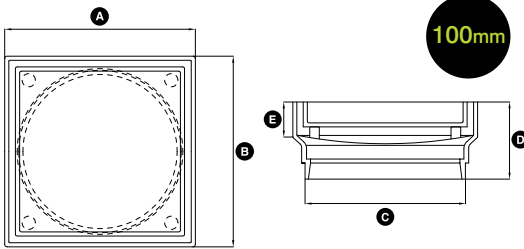

TILE INSERT DRAINS

50mm

80mm

Chrome Plated Brass Tile Insert Drain

Colours available:

100mm

Item	Size (Diameter)	Item Code	A	B	C	D	E
Antique Brass Tile Insert Drain	50mm outlet	RDXT996	100mm	100mm	45mm	44mm	19mm
Matte Black Tile Insert Drain	50mm outlet	RDXT997	100mm	100mm	45mm	44mm	19mm
Chrome Plated Brass Tile Insert Drain	50mm outlet	RDXT979	100mm	100mm	45mm	44mm	19mm
Antique Brass Tile Insert Drain	80mm outlet	RDXT995	115mm	115mm	75mm	48mm	20mm
Matte Black Tile Insert Drain	80mm outlet	RDXT993	115mm	115mm	75mm	48mm	20mm
Chrome Plated Brass Tile Insert Drain	80mm outlet	RDXT989	115mm	115mm	75mm	48mm	20mm
Matte Gold Tile Insert Drain	80mm outlet	RDXT998	115mm	115mm	75mm	48mm	20mm
Antique Brass Tile Insert Drain	100mm outlet	RDXT994	115mm	115mm	95mm	48mm	20mm
Matte Black Tile Insert Drain	100mm outlet	RDXT992	115mm	115mm	95mm	48mm	20mm
Chrome Plated Brass Tile Insert Drain	100mm outlet	RDXT988	115mm	115mm	95mm	48mm	20mm
Matte Gold Tile Insert Drain	100mm outlet	RDXT999	115mm	115mm	95mm	48mm <td 20mm	

Size (Diameter)	A	B	C	D	E
ø100mm outlet	115mm	115mm	95mm	48mm	20mm
ø80mm outlet	115mm	115mm	75mm	48mm	20mm
ø50mm outlet	100mm	100mm	45mm	44mm	19mm

SQUARE FLOOR GRATES

50mm & 80mm Chrome Plated Brass Square Floor Grate

Size (Diameter)	A	B	C	D
ø100mm outlet	110mm	110mm	100mm	21mm
ø80mm outlet	85mm	85mm	75mm	21mm
ø50mm outlet	60mm	60mm	45mm	21mm

MATTE BLACK LINEAR GRATES

Square Punched Profile

Tile Insert Profile

Strip Punched Profile

STAINLESS STEEL LINEAR GRATES

Square Punched Profile

Tile Insert Profile

Strip Punched Profile

MATTE GOLD LINEAR GRATES

Tile Insert Profile

- High quality, heavy duty design & construction
- 316 Stainless Steel
- 50mm diameter outlet (70mm Width)
- 80mm diameter outlet (100mm Width)
- Stainless steel filter
- Watermarked